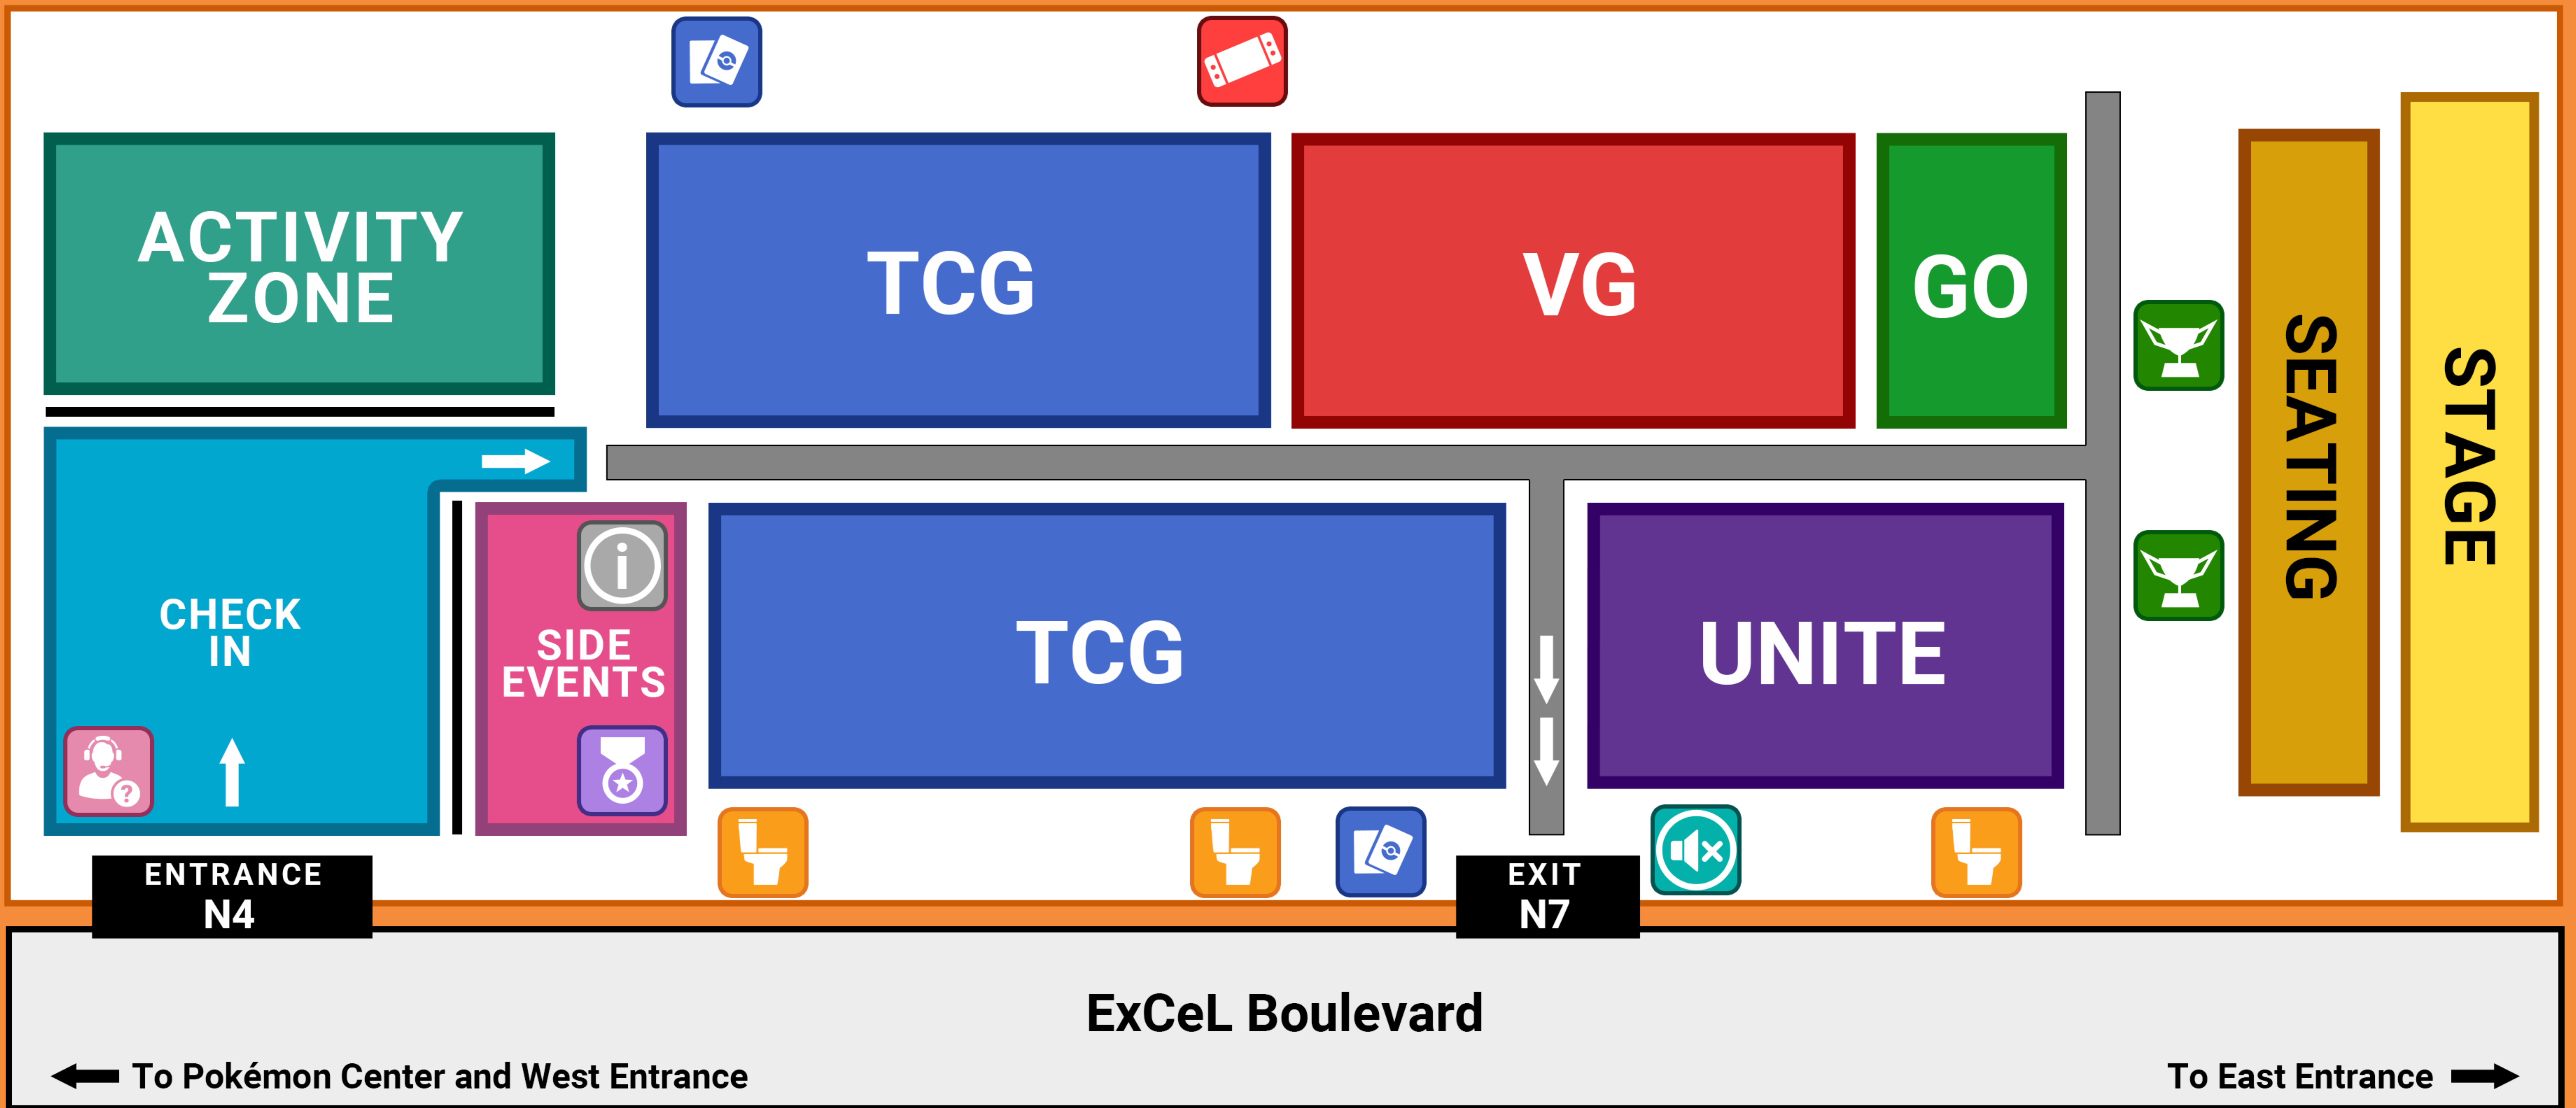

ExCeL London

	Deck Checks (TCG)		Team Checks (VG)		Customer Service
	Trophies		Quiet Room		Information
	Prize Wall		Toilets		